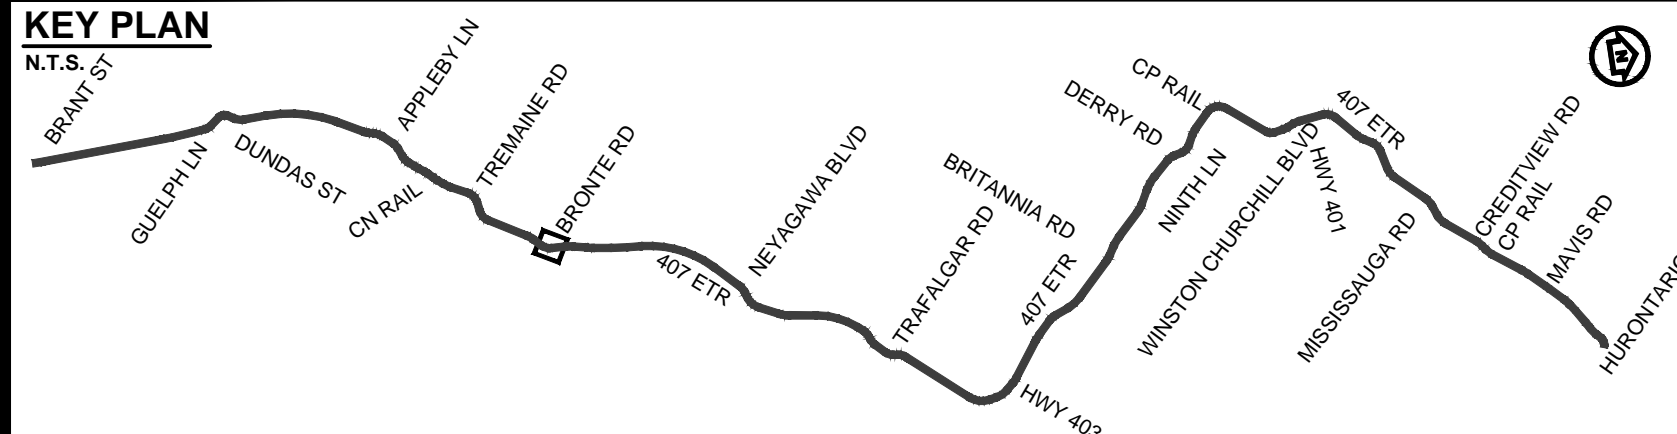

DRAWING NAME: J:\07\76294-ON-MTO 407 TRANSITWAY WC TO BRANT ST TO BRANT ST TO BRANT ST TO BRANT ST - Plates\ERR Plan and Profile\407 TWA-Plate 21.dwg
 CREATED: Jun 05, 2020 5:42pm
 MODIFIED:

407 TRANSITWAY
 WEST OF BRANT STREET TO WEST OF HURONTARIO STREET
 G.W.P. 16-20003, CA 2016-E-0038
 PLAN AND PROFILE
 STA. 24+840 TO STA. 25+440

PLATE
21
 DATE
 11/20/2019