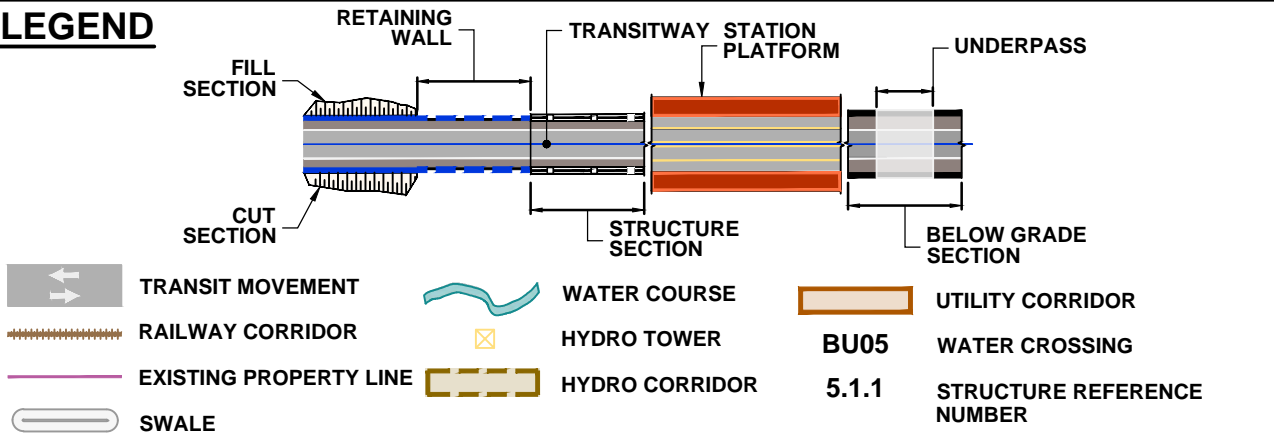

DRAWING NAME: J:\07\76294-ON-MTO 407 TRANSITWAY WC TO BRANT ST TO BRANT ST TO BRANT ST TO BRANT ST - Plates\ERR Plan and Profile\407 TWA-Plate 21.dwg
 CREATED: Jun 05, 2020 5:42pm
 MODIFIED:

407 TRANSITWAY
 WEST OF BRANT STREET TO WEST OF HURONTARIO STREET
 G.W.P. 16-20003, CA 2016-E-0038
 PLAN AND PROFILE
 STA. 24+840 TO STA. 25+440

PLATE
21
 DATE
 11/20/2019